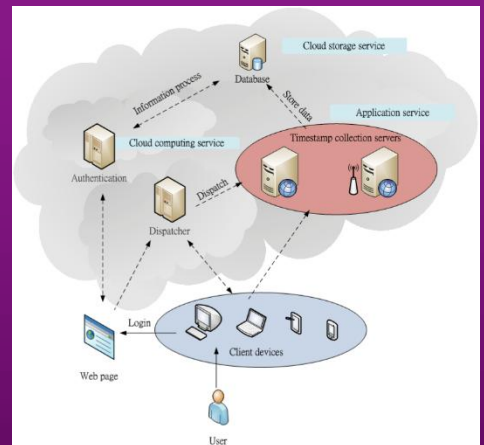

Research Areas

Virtual reality & telepresence, motion processing of humanoids, network communication protocols, information security

Current Research Projects

- Clock Skew Based Client Device Identification as a Cloud Service (sponsored by MOST)
- A Study of World-in-Miniature based 3D User Interface for Telepresence Robots
- MapXplorer: A Handheld Control for Map and Street View Navigation
- Research and development of a detection module for malicious program behavior (sponsored by III)

Research results

- Use clock skew technology to identify user devices for services in the clouds

- An immersive system to navigate towns in Google maps using both street view and interactive map